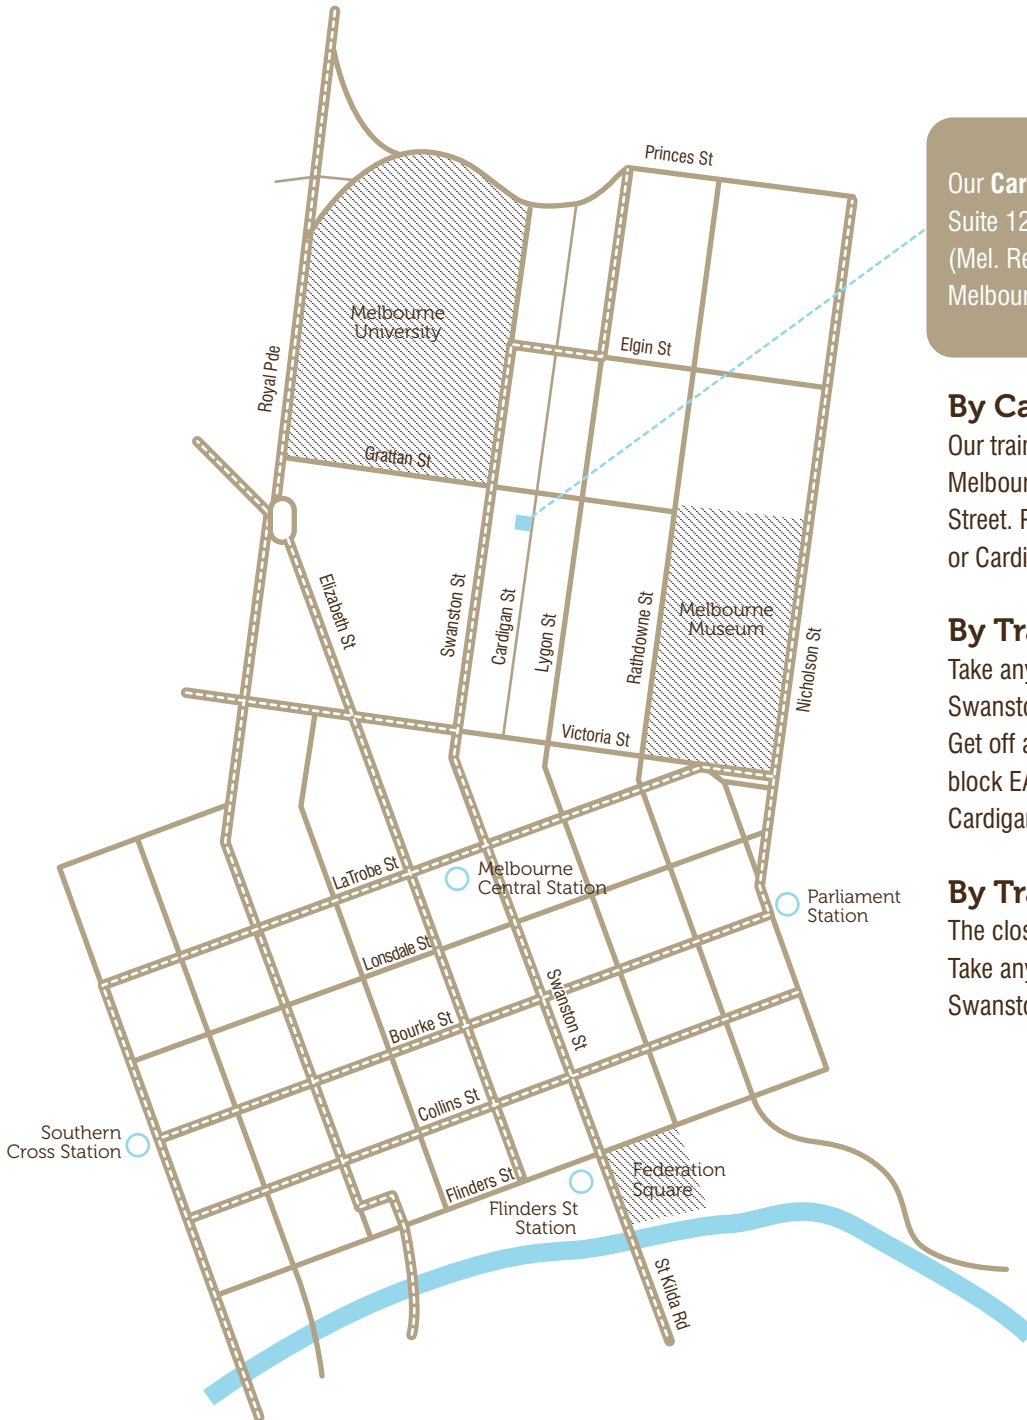

Carlton Location Map and Directions

Our **Carlton Training Centre** is located at Suite 12 / 233 Cardigan Street, Carlton VIC 3053 (Mel. Ref. 2B E9) - just a short walk from the Melbourne CBD.

By Car

Our training centre is located close to the Melbourne University Campus end of Swanston Street. Paid parking is available in nearby Grattan or Cardigan Streets.

By Tram

Take any of the trams running north along Swanston Street towards Melbourne University. Get off at Grattan Street stop #2, and walk one block EAST along Grattan and turn right into Cardigan Street.

By Train

The closest train station is Melbourne Central. Take any of the trams heading north along Swanston Street (see 'By Tram' above).