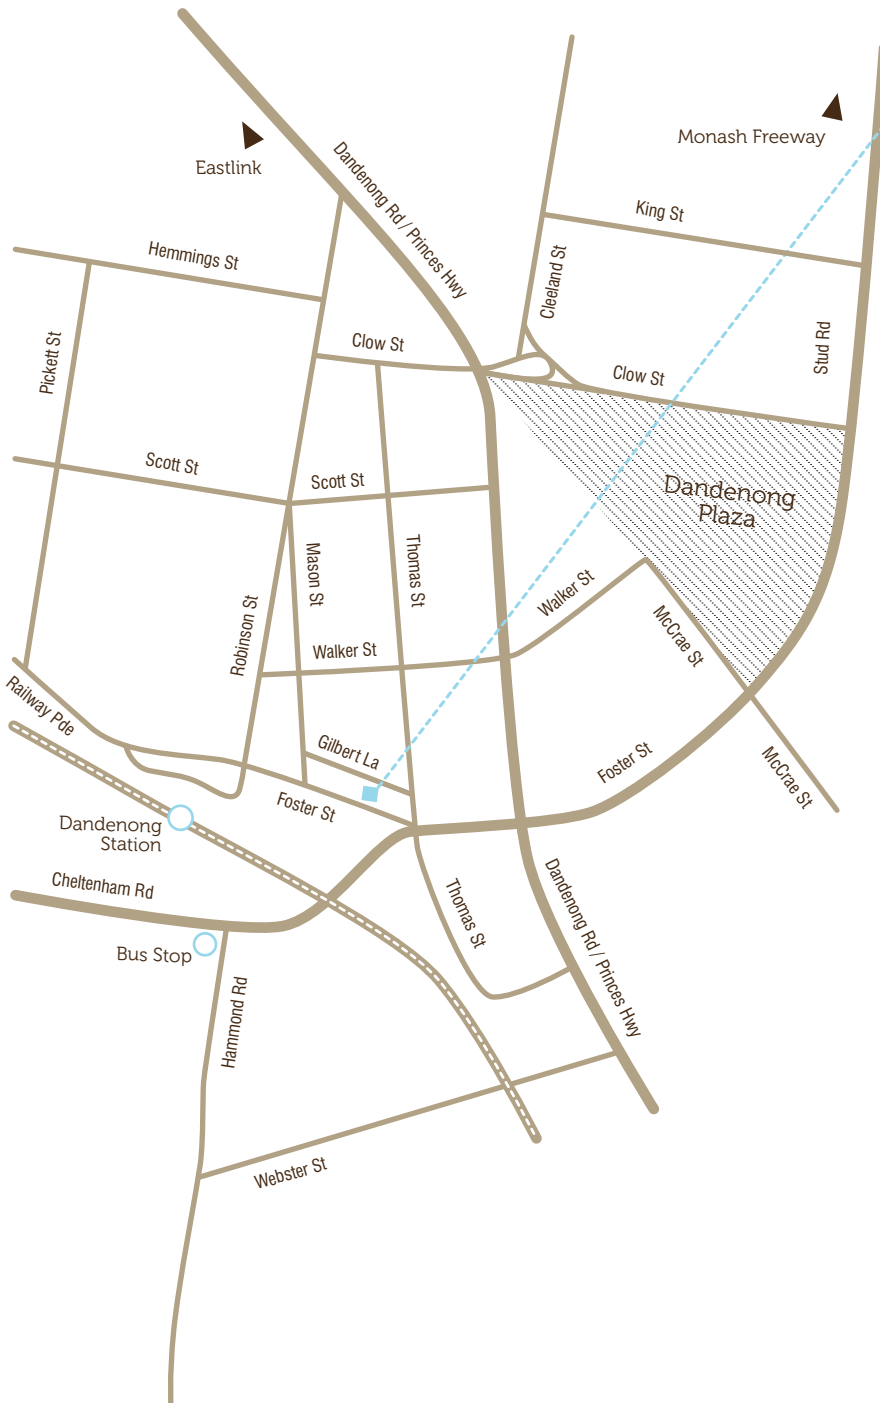

## Dandenong Location Map and Directions

The MadCap Training Centre is located at 89c Foster Street, Dandenong VIC 3175 (Mel. Ref. 91A D8) - just a short walk from Dandenong Station.

### By Car

Our training centre is located close to the Dandenong Station on Foster Street just off the Princes Hwy. Parking is available at the rear of the training centre in Gilbert Lane (enter from Mason or Thomas Streets) or at Dandenong Plaza and Dandenong Train Station.

### By Train

The closest train station is Dandenong Station. Take the Cranbourne or Pakenham line.

### By Bus - From Frankston

From Frankston Railway Station/Young Street, Platform 3 take the 901 bus towards Melbourne Airport. Get off at Hammond Road/Cheltenham Road, Dandenong (102 Cheltenham Road) and walk 400m NORTH EAST along Cheltenham Road and turn left into Foster Street.