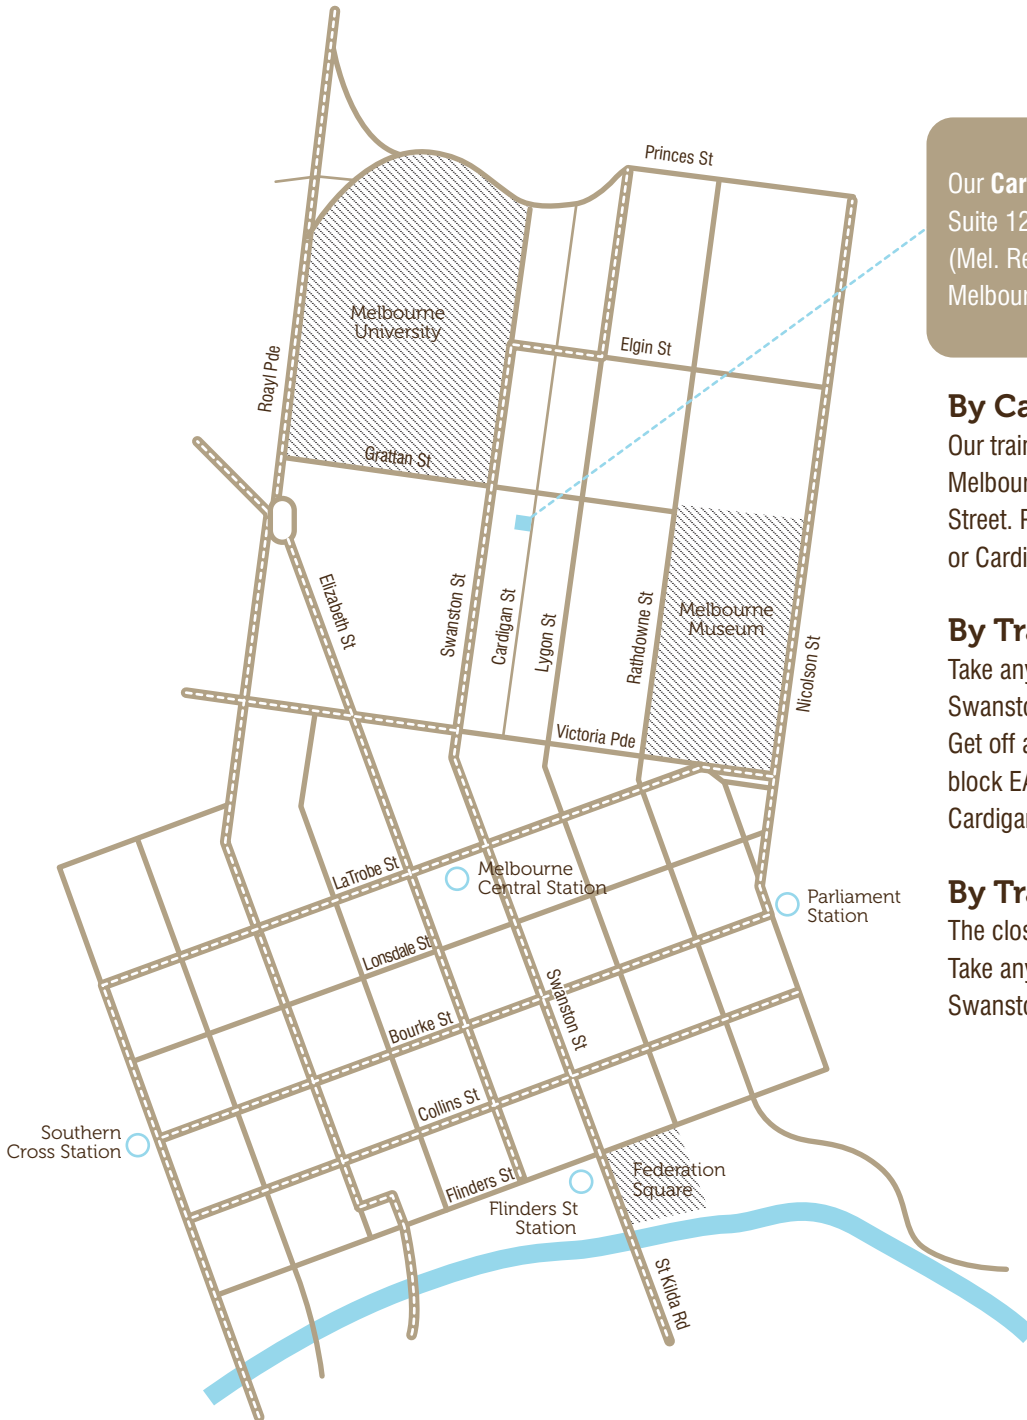

Location Map and Directions

Our **Carlton Training Centre** is located at Suite 12 / 233 Cardigan Street, Carlton VIC 3053 (Mel. Ref. 2B E9) - just a short walk from the Melbourne CBD.

By Car

Our training centre is located close to the Melbourne University Campus end of Swanston Street. Paid parking is available in nearby Grattan or Cardigan Streets.

By Tram

Take any of the trams running north along Swanston Street towards Melbourne University. Get off at Grattan Street stop #2, and walk one block EAST along Grattan and turn right into Cardigan Street.

By Train

The closest train station is Melbourne Central. Take any of the trams heading north along Swanston Street (see 'By Tram' above).