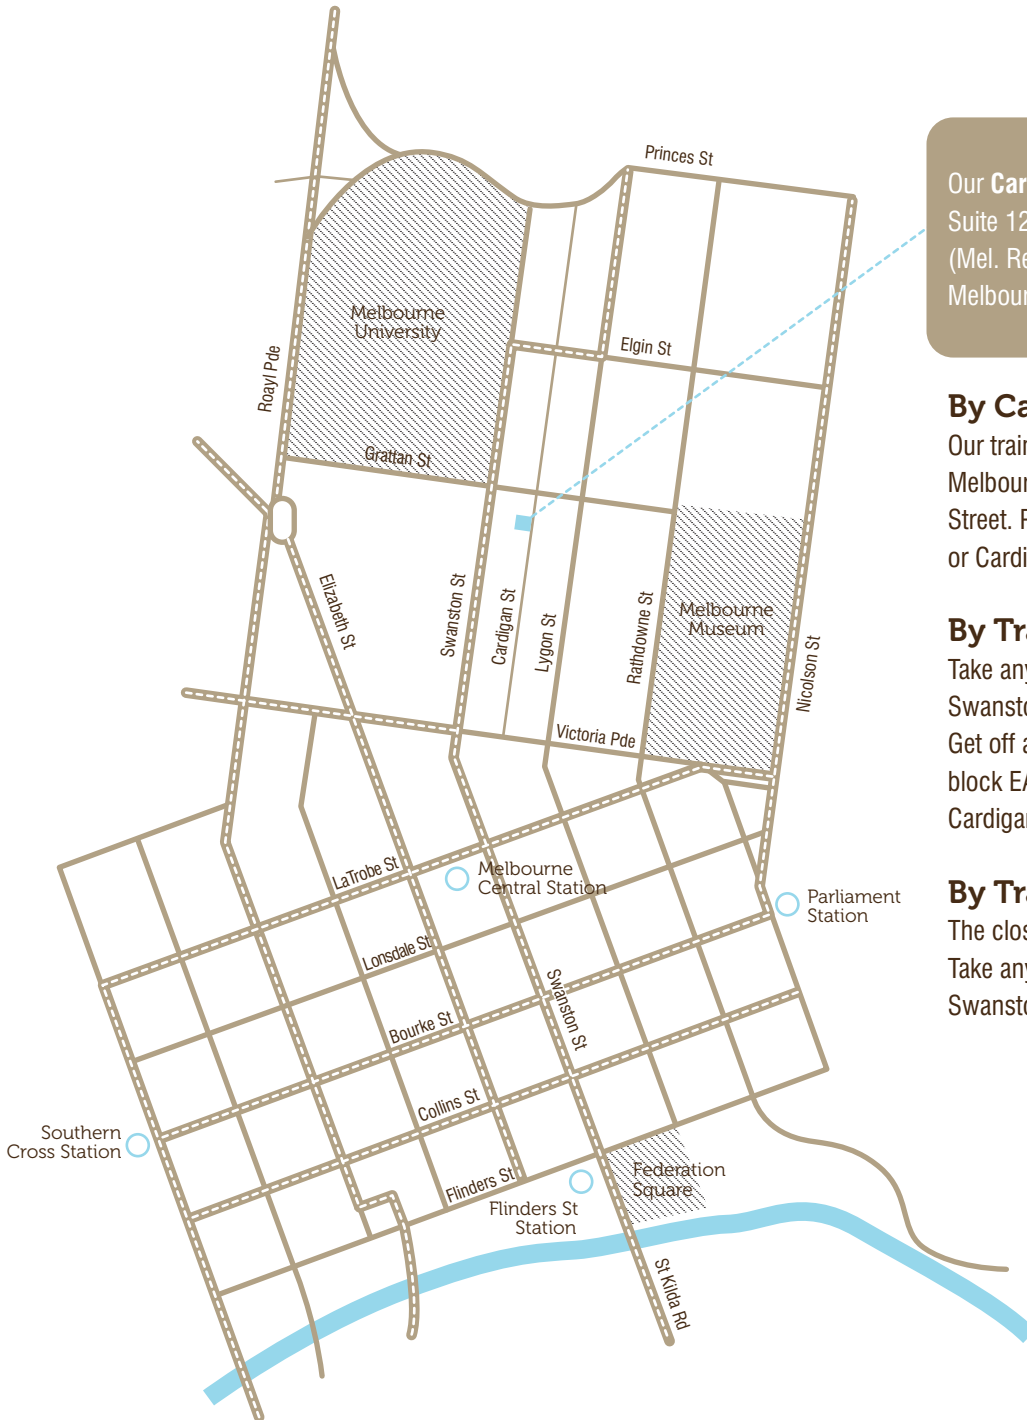

Location Map and Directions

Our **Carlton Training Centre** is located at Suite 12 / 233 Cardigan Street, Carlton VIC 3053 (Mel. Ref. 2B E9) - just a short walk from the Melbourne CBD.

By Car

Our training centre is located close to the Melbourne University Campus end of Swanston Street. Paid parking is available in nearby Grattan or Cardigan Streets.

By Tram

Take any of the trams running north along Swanston Street towards Melbourne University. Get off at Grattan Street stop #2, and walk one block EAST along Grattan and turn right into Cardigan Street.

By Train

The closest train station is Melbourne Central. Take any of the trams heading north along Swanston Street (see 'By Tram' above).